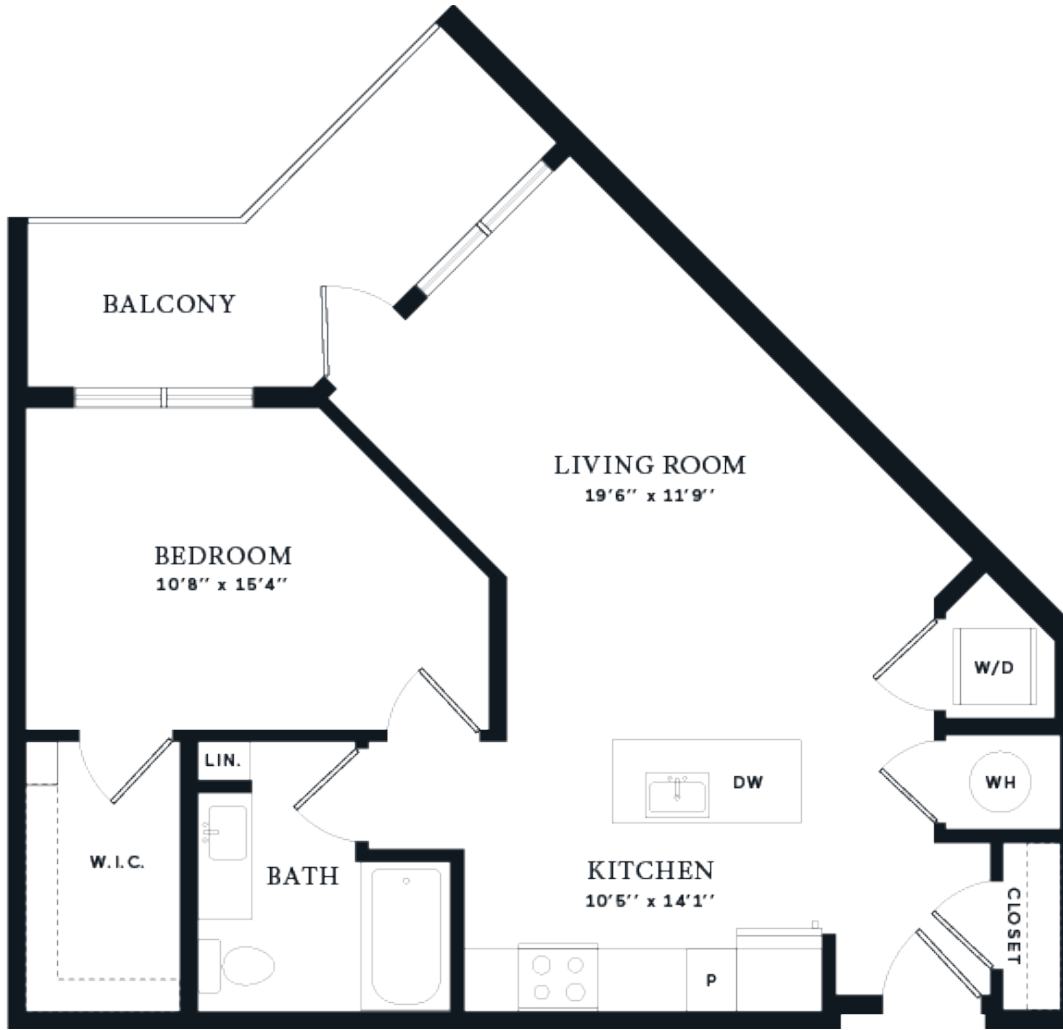

Noble

1 BED / 1 BATH

780

SQ. FT.

ALANNA

100 S. 48th Street | Phoenix, AZ 85034

www.alannaapts.com

Floor plans are artist's rendering. All dimensions are approximate. Actual product and specifications may vary in dimension or detail. Not all features are available in every apartment. Prices and availability are subject to change. Please see a representative for details.